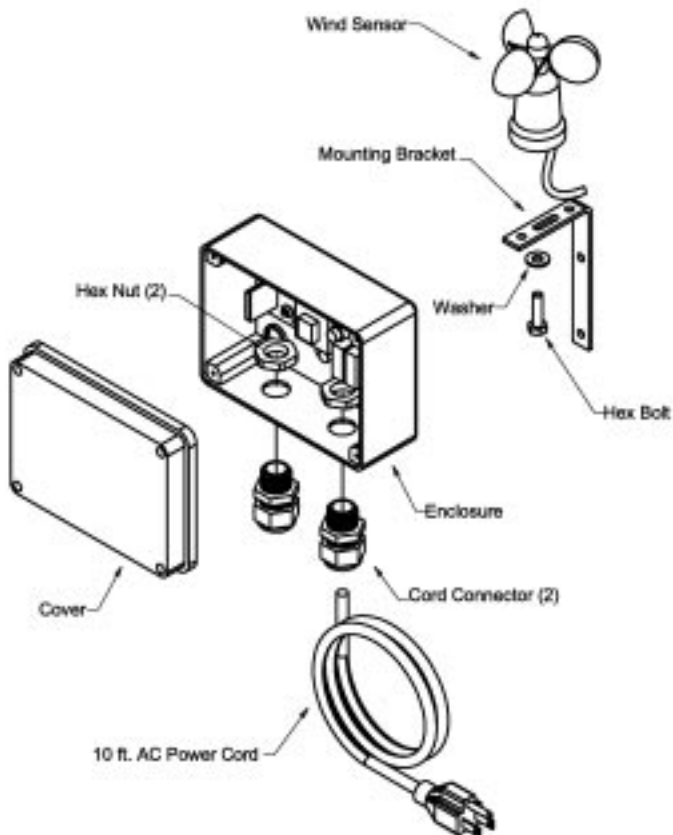

- 4) A Remote SPDT momentary low voltage switch is required with wind control.

Surface Mount Switch	\$23.79	#14.701.2001
----------------------	---------	--------------

- 5) Remote switches can be added to all units except lever switch + paddle switch
- 6) Standard motor cable length is 78"
- 7) Please contact Elero USA for custom control options
- 8) For quick disconnect, use:

Hirschmann Plug, CA Female, Panel Mount	\$19.17	#93.701.5200
Hirschmann Plug, CA Male	\$20.47	#93.701.5310

*Prices subject to change without prior notice.
Availability and delivery subject to prior sale.*

TB-2/03-LB

White Paddle Switch Kit
#01.620.0351

Radio Kit
#01.640.5001

Wind Control Kit #01.640.5011
Wind/Radio Kit #01.640.5021

Grey Lever Switch Kit
#01.620.0301