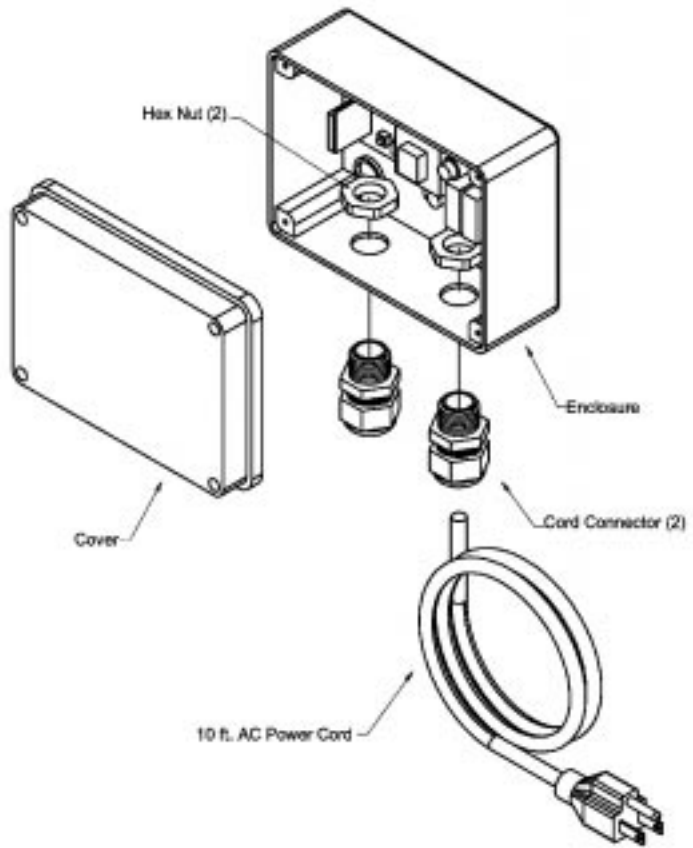

Radio Kit
#01.640.5001