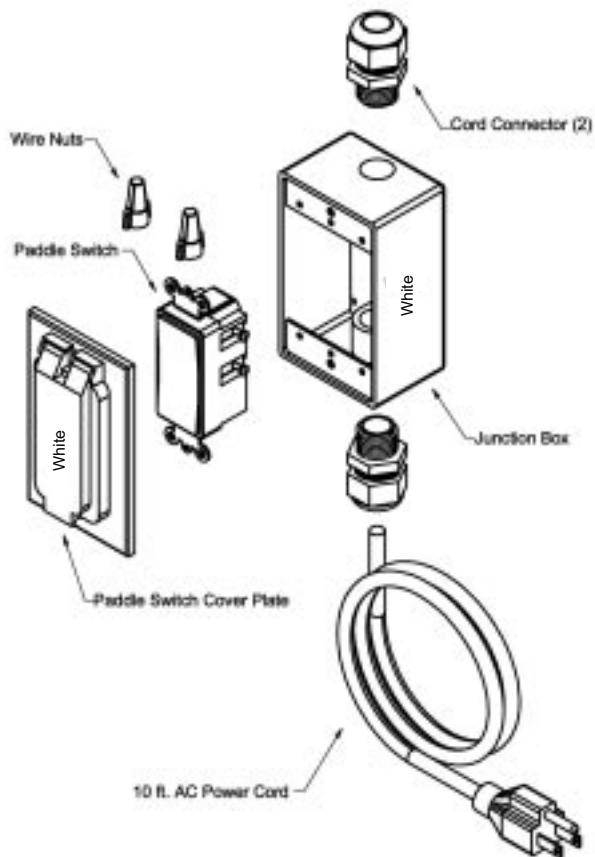

White Paddle Switch Kit
#01.620.0351