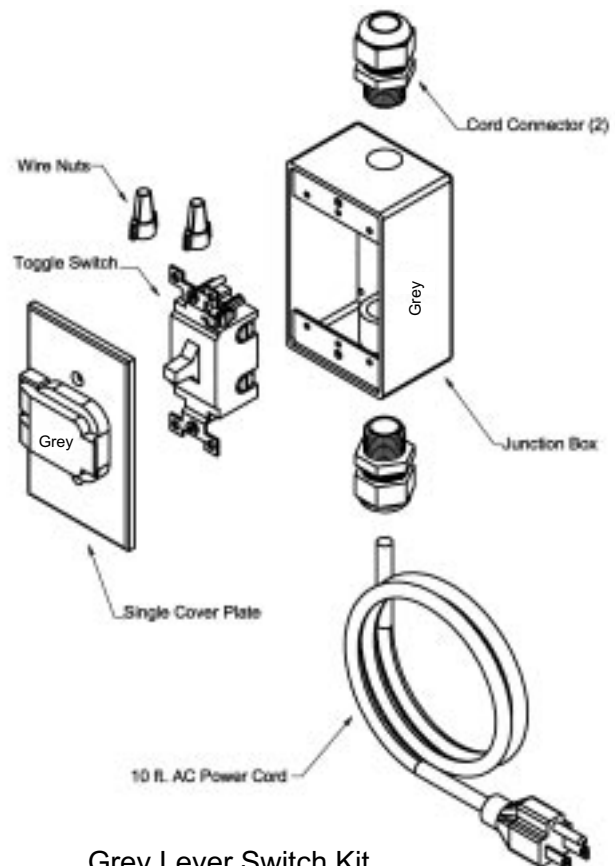

Awning Control Options

	Lever Switch	Paddle Switch	Radio	Wind Control	Wind/Radio	Sun/Wind
Outside Box Kit Box, 10' cord w/plug, 2 connectors	\$56.70 #01.620.0301	\$56.70 #01.620.0351	\$150.80 #01.640.5001	\$188.80 #01.640.5011	\$210.80 #01.640.5021	\$375.87 #01.665.0011
Outside Box Prewired 10' cord w/plug, quick connect 4 conductor	\$124.09 #01.620.0303	\$124.09 #01.620.0353	\$225.69 #01.640.5003	\$263.59 #01.640.5013	\$285.69 #01.640.5023	\$438.26 #01.665.0013
Inside Flush Mount Kit hardwired only						\$334.64 #01.665.0002 White*
Inside Surface Mount hardwired/plug-in						\$342.76 #01.665.0001 White*

- 4) A Remote SPDT momentary low voltage switch is required with wind control.

Surface Mount Switch	\$23.79	#14.701.2001
----------------------	---------	--------------

- 5) Remote switches can be added to all units except lever switch + paddle switch
- 6) Standard motor cable length is 78"
- 7) Please contact Elero USA for custom control options
- 8) For quick disconnect, use:

Hirschmann Plug, CA Female, Panel Mount	\$19.17	#93.701.5200
Hirschmann Plug, CA Male	\$20.47	#93.701.5310

*Prices subject to change without prior notice.
Availability and delivery subject to prior sale.*

TB-2/03-LB

White Paddle Switch Kit
#01.620.0351

Radio Kit
#01.640.5001

Wind Control Kit #01.640.5011
Wind/Radio Kit #01.640.5021

Grey Lever Switch Kit
#01.620.0301