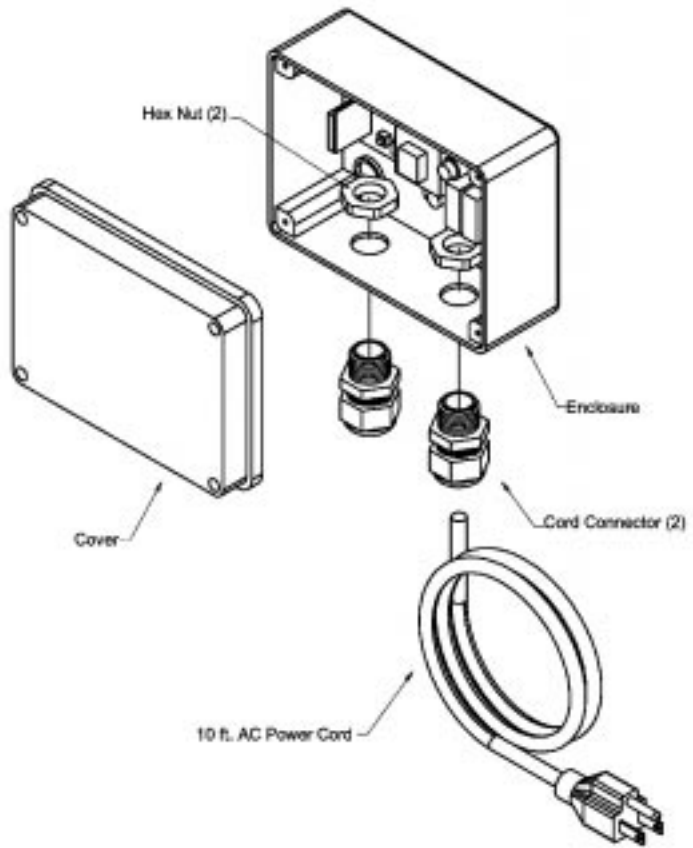

- 4) A Remote SPDT momentary low voltage switch is required with wind control.

Surface Mount Switch	\$23.79	#14.701.2001
----------------------	---------	--------------

- 5) Remote switches can be added to all units except lever switch + paddle switch
- 6) Standard motor cable length is 78"
- 7) Please contact Elero USA for custom control options

**Prices subject to change without prior notice.  
Availability and delivery subject to prior sale.**

TB-6/03-LB

White Paddle Switch Kit  
#01.620.0351

Radio Kit  
#01.640.5001

Wind Control Kit #01.640.5011  
Wind/Radio Kit #01.640.5021