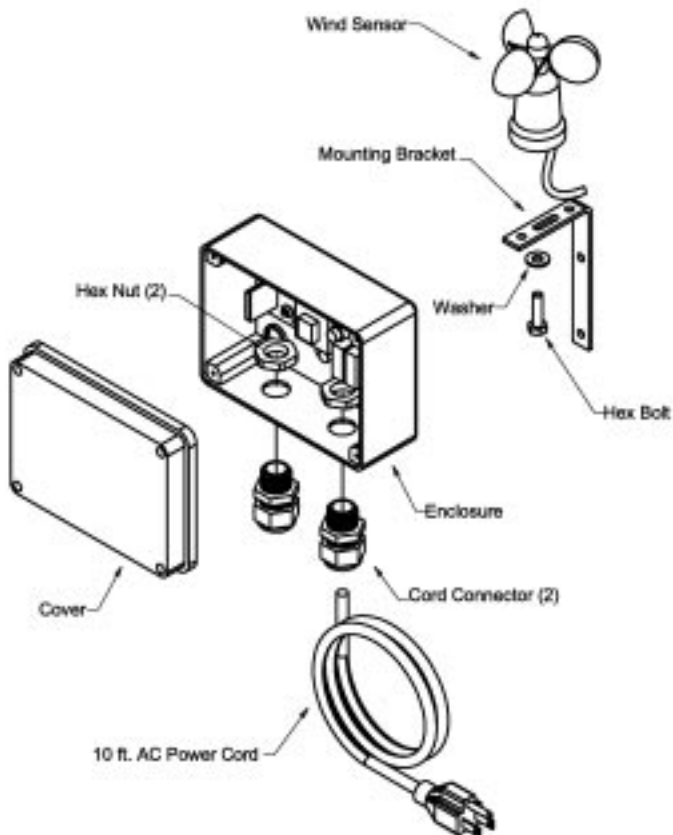

- 4) A Remote SPDT momentary low voltage switch is required with wind control.

Surface Mount Switch	\$23.79	#14.701.2001
----------------------	---------	--------------

- 5) Remote switches can be added to all units except lever switch + paddle switch
- 6) Standard motor cable length is 78"
- 7) Please contact Elero USA for custom control options

**Prices subject to change without prior notice.  
Availability and delivery subject to prior sale.**

TB-6/03-LB

White Paddle Switch Kit  
#01.620.0351

Radio Kit  
#01.640.5001

Wind Control Kit #01.640.5011  
Wind/Radio Kit #01.640.5021