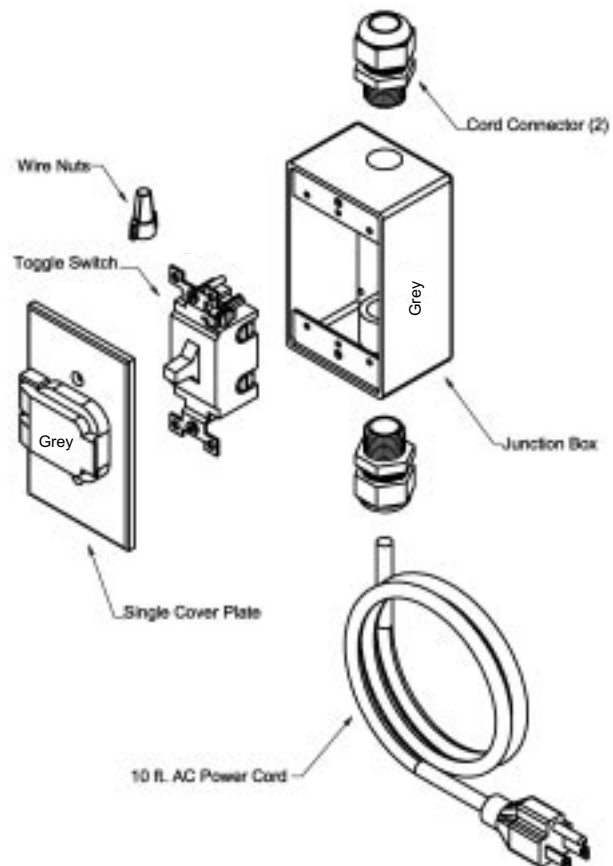

- 4) A Remote SPDT momentary low voltage switch is required with wind control.

Surface Mount Switch	\$23.79	#14.701.2001
----------------------	---------	--------------

- 5) Remote switches can be added to all units except lever switch + paddle switch
- 6) Standard motor cable length is 78"
- 7) Please contact Elero USA for custom control options

**Prices subject to change without prior notice.  
Availability and delivery subject to prior sale.**

TB-6/03-LB

White Paddle Switch Kit  
#01.620.0351

Radio Kit  
#01.640.5001

Wind Control Kit #01.640.5011  
Wind/Radio Kit #01.640.5021