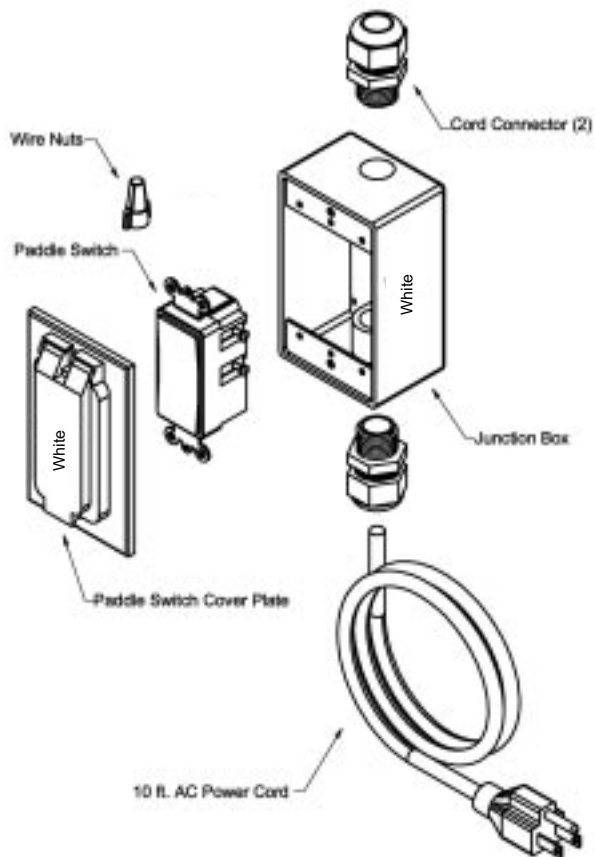

# Rolling Shutter Control Options

	Lever Switch	Paddle Switch	Radio	Wind Control	Wind/Radio	Sun/Wind
<b>Outside Box Kit</b> Box, 10' cord w/plug, 2 connectors	\$56.70 #01.620.0301	\$56.70 #01.620.0351	\$150.80 #01.640.5001	\$188.80 #01.640.5011	\$210.80 #01.640.5021	\$375.87 #01.665.0011
<b>Outside Box Prewired</b> 10' cord w/plug, quick connect 4 conductor	\$124.09 #01.620.0303	\$124.09 #01.620.0353	\$225.69 #01.640.5003	\$263.59 #01.640.5013	\$285.69 #01.640.5023	\$438.26 #01.665.0013
<b>Inside Flush Mount Kit</b> hardwired only						\$334.64 #01.665.0002 White*
<b>Inside Surface Mount</b> hardwired/plug-in						\$342.76 #01.665.0001 White*

- 4) A Remote SPDT momentary low voltage switch is required with wind control.

Surface Mount Switch	\$23.79	#14.701.2001
----------------------	---------	--------------

- 5) Remote switches can be added to all units except lever switch + paddle switch
- 6) Standard motor cable length is 78"
- 7) Please contact Elero USA for custom control options

**Prices subject to change without prior notice.  
Availability and delivery subject to prior sale.**

TB-6/03-LB

White Paddle Switch Kit  
#01.620.0351

Radio Kit  
#01.640.5001

Wind Control Kit #01.640.5011  
Wind/Radio Kit #01.640.5021