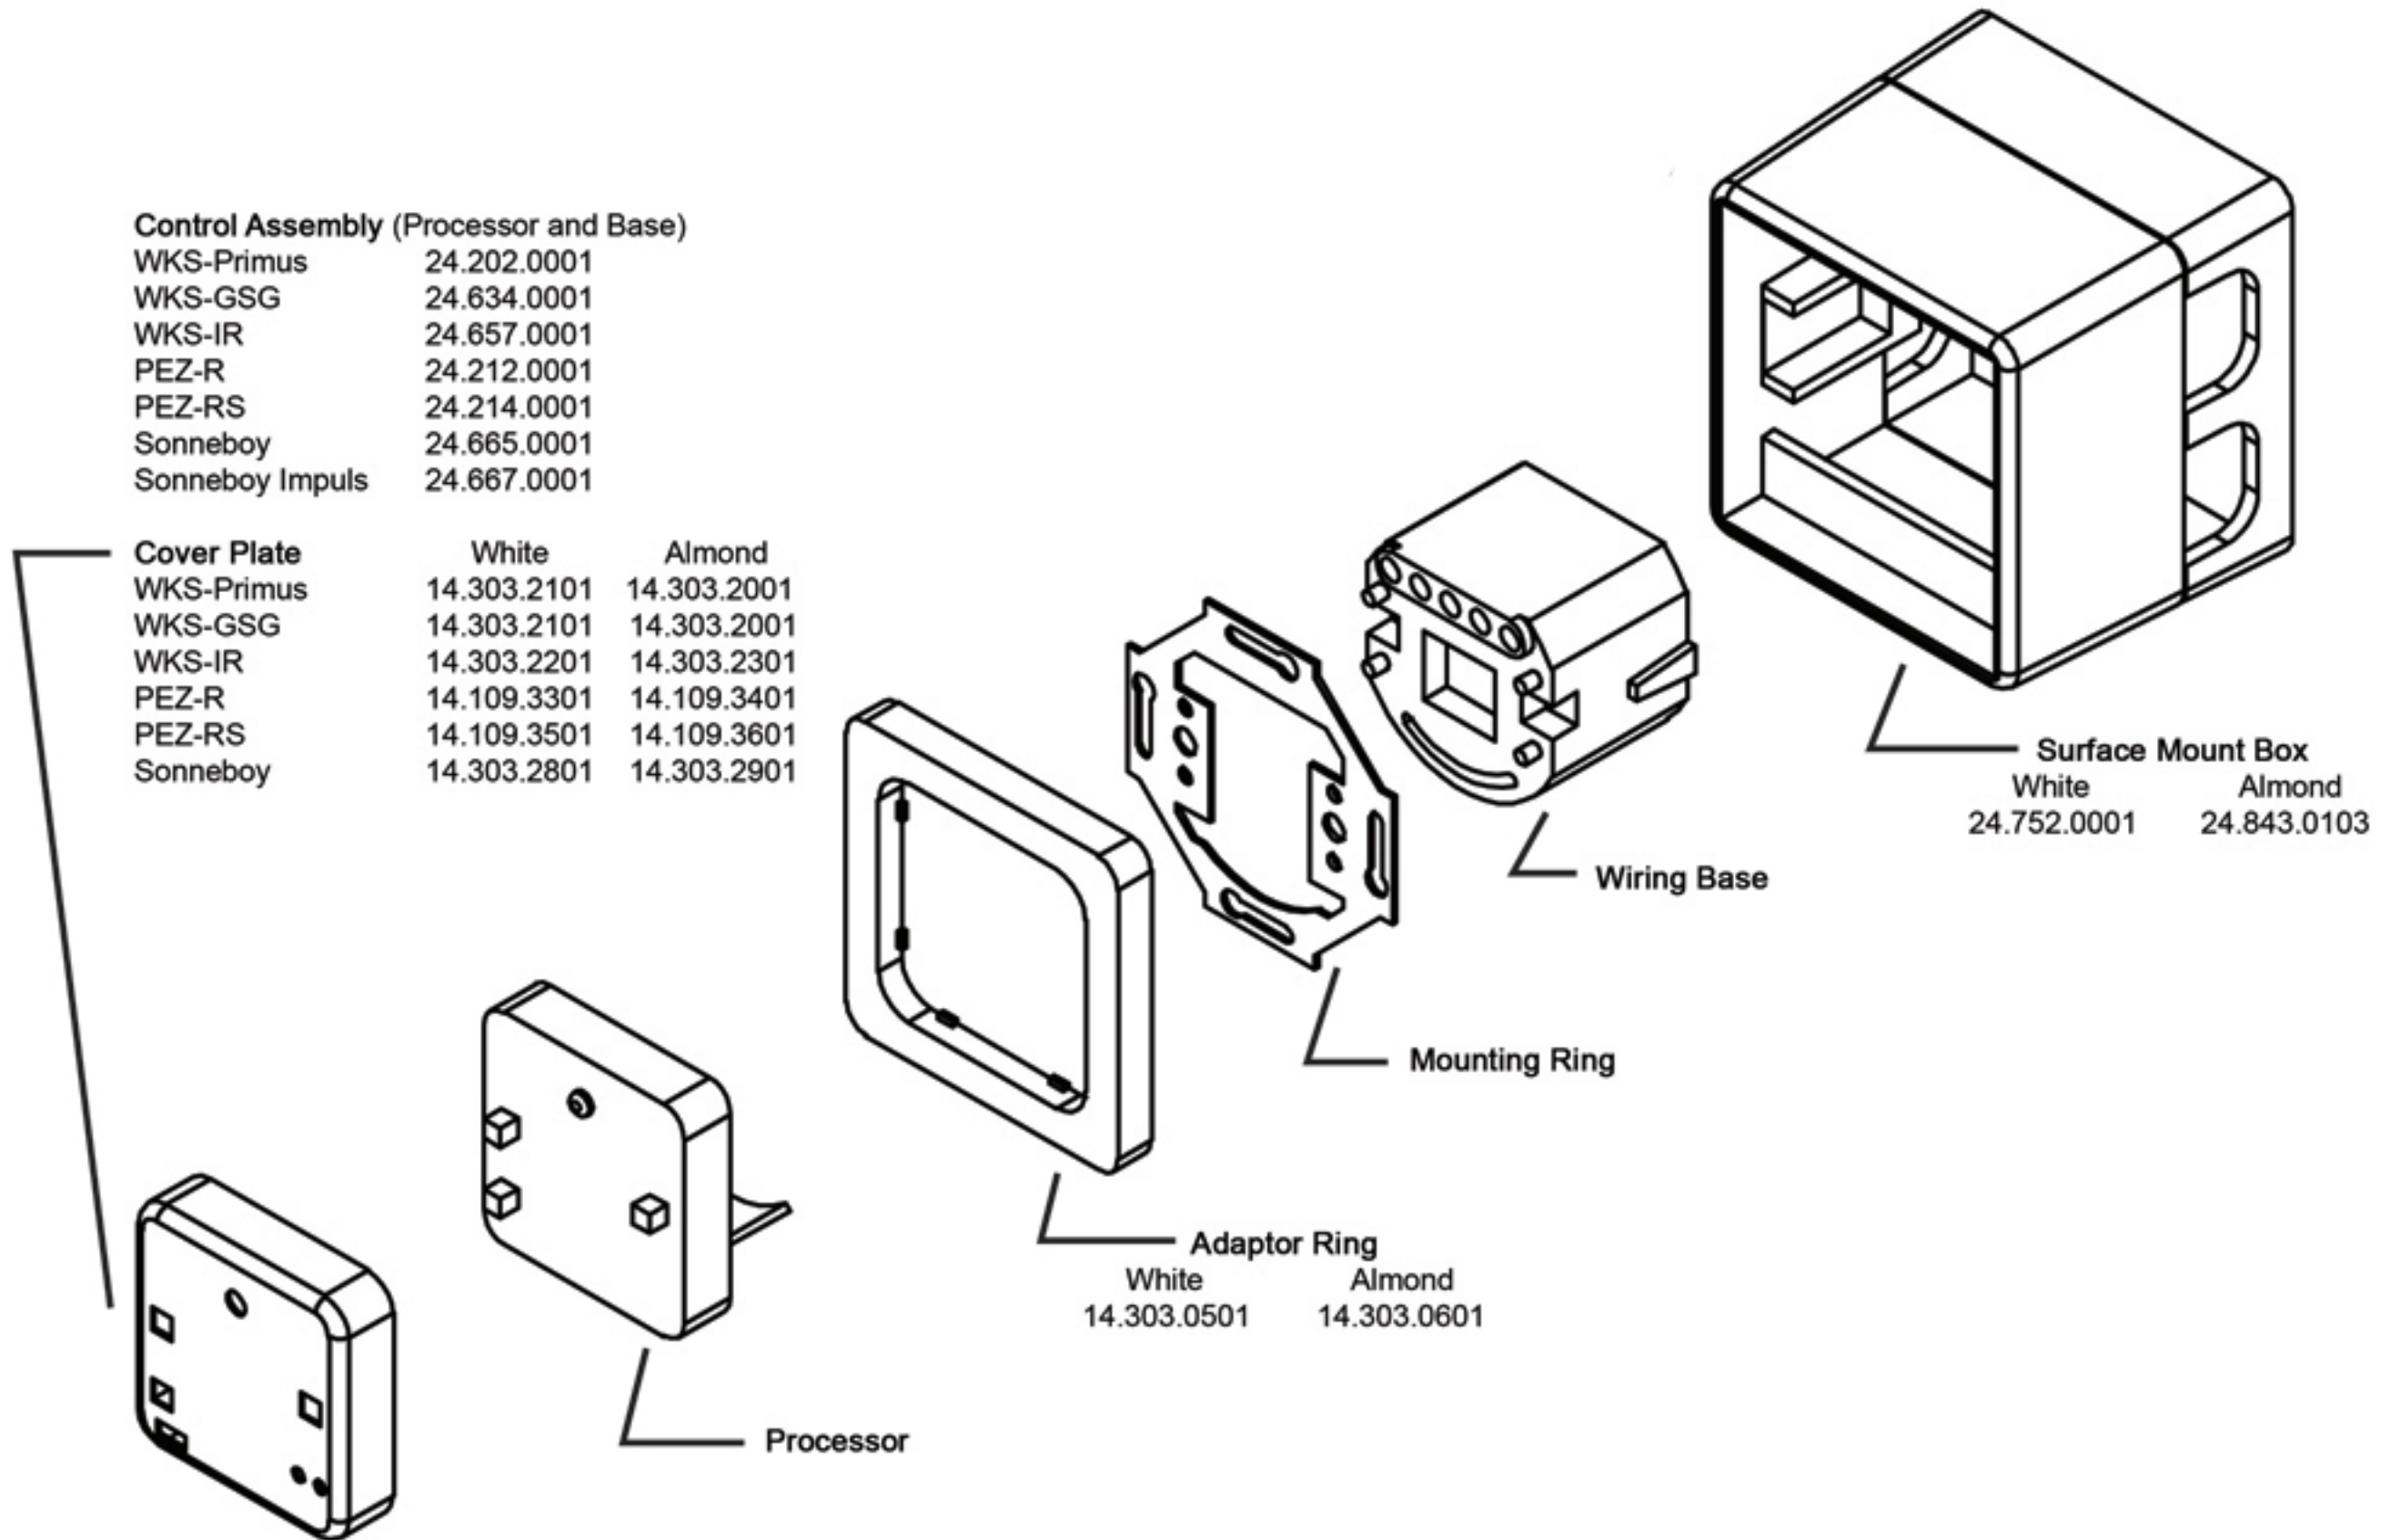

Surface Mount Assembly

Control Assembly (Processor and Base)

WKS-Primus	24.202.0001
WKS-GSG	24.634.0001
WKS-IR	24.657.0001
PEZ-R	24.212.0001
PEZ-RS	24.214.0001
Sonneboy	24.665.0001
Sonneboy Impuls	24.667.0001

Cover Plate

	White	Almond
WKS-Primus	14.303.2101	14.303.2001
WKS-GSG	14.303.2101	14.303.2001
WKS-IR	14.303.2201	14.303.2301
PEZ-R	14.109.3301	14.109.3401
PEZ-RS	14.109.3501	14.109.3601
Sonneboy	14.303.2801	14.303.2901

Recess Mount Assembly

Control Assembly (Processor and Base)

WKS-Primus	24.202.0001
WKS-GSG	24.634.0001
WKS-IR	24.657.0001
PEZ-R	24.212.0001
PEZ-RS	24.214.0001
Sonneboy	24.665.0001
Sonneboy Impuls	24.667.0001